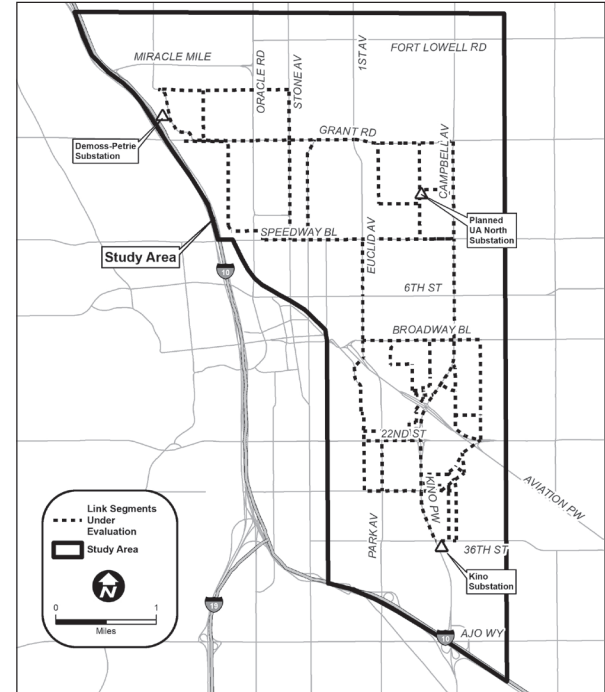

TEP suspended public open house meetings in March as a precaution to limit unnecessary risk of exposure to the COVID-19 coronavirus. Public input remains an important part of the planning process and TEP wants to hear from you.

Please visit the project website at tep.com/kino-to-demoss-petrie to view an online project update with details about multiple potential line route links that could be combined in various ways to form route alternatives, and eventually a final route. If you do not have internet access, please call us at the number below.

Residents and other stakeholders are encouraged to share their comments by Friday, May 22, 2020 using one of these methods:

- Filling out an online comment form on the project website at tep.com/kino-to-demoss-petrie (located below the map thumbnail image)
- Sending comments to KINO2DMP@tep.com
- Calling 1-833-523-0887 and leaving a voicemail
- Mailing a letter with comments to the return address on this postcard

TEP recomienda a los residentes y propietarios a compartir sus opiniones sobre posibles rutas para líneas de transmisión. Por favor comparta sus ideas utilizando la información de contacto que se menciona arriba. Si tiene alguna pregunta, comuníquese con nosotros al KINO2DMP@tep.com o 1-833-523-0887. Gracias por su interés en el proyecto.