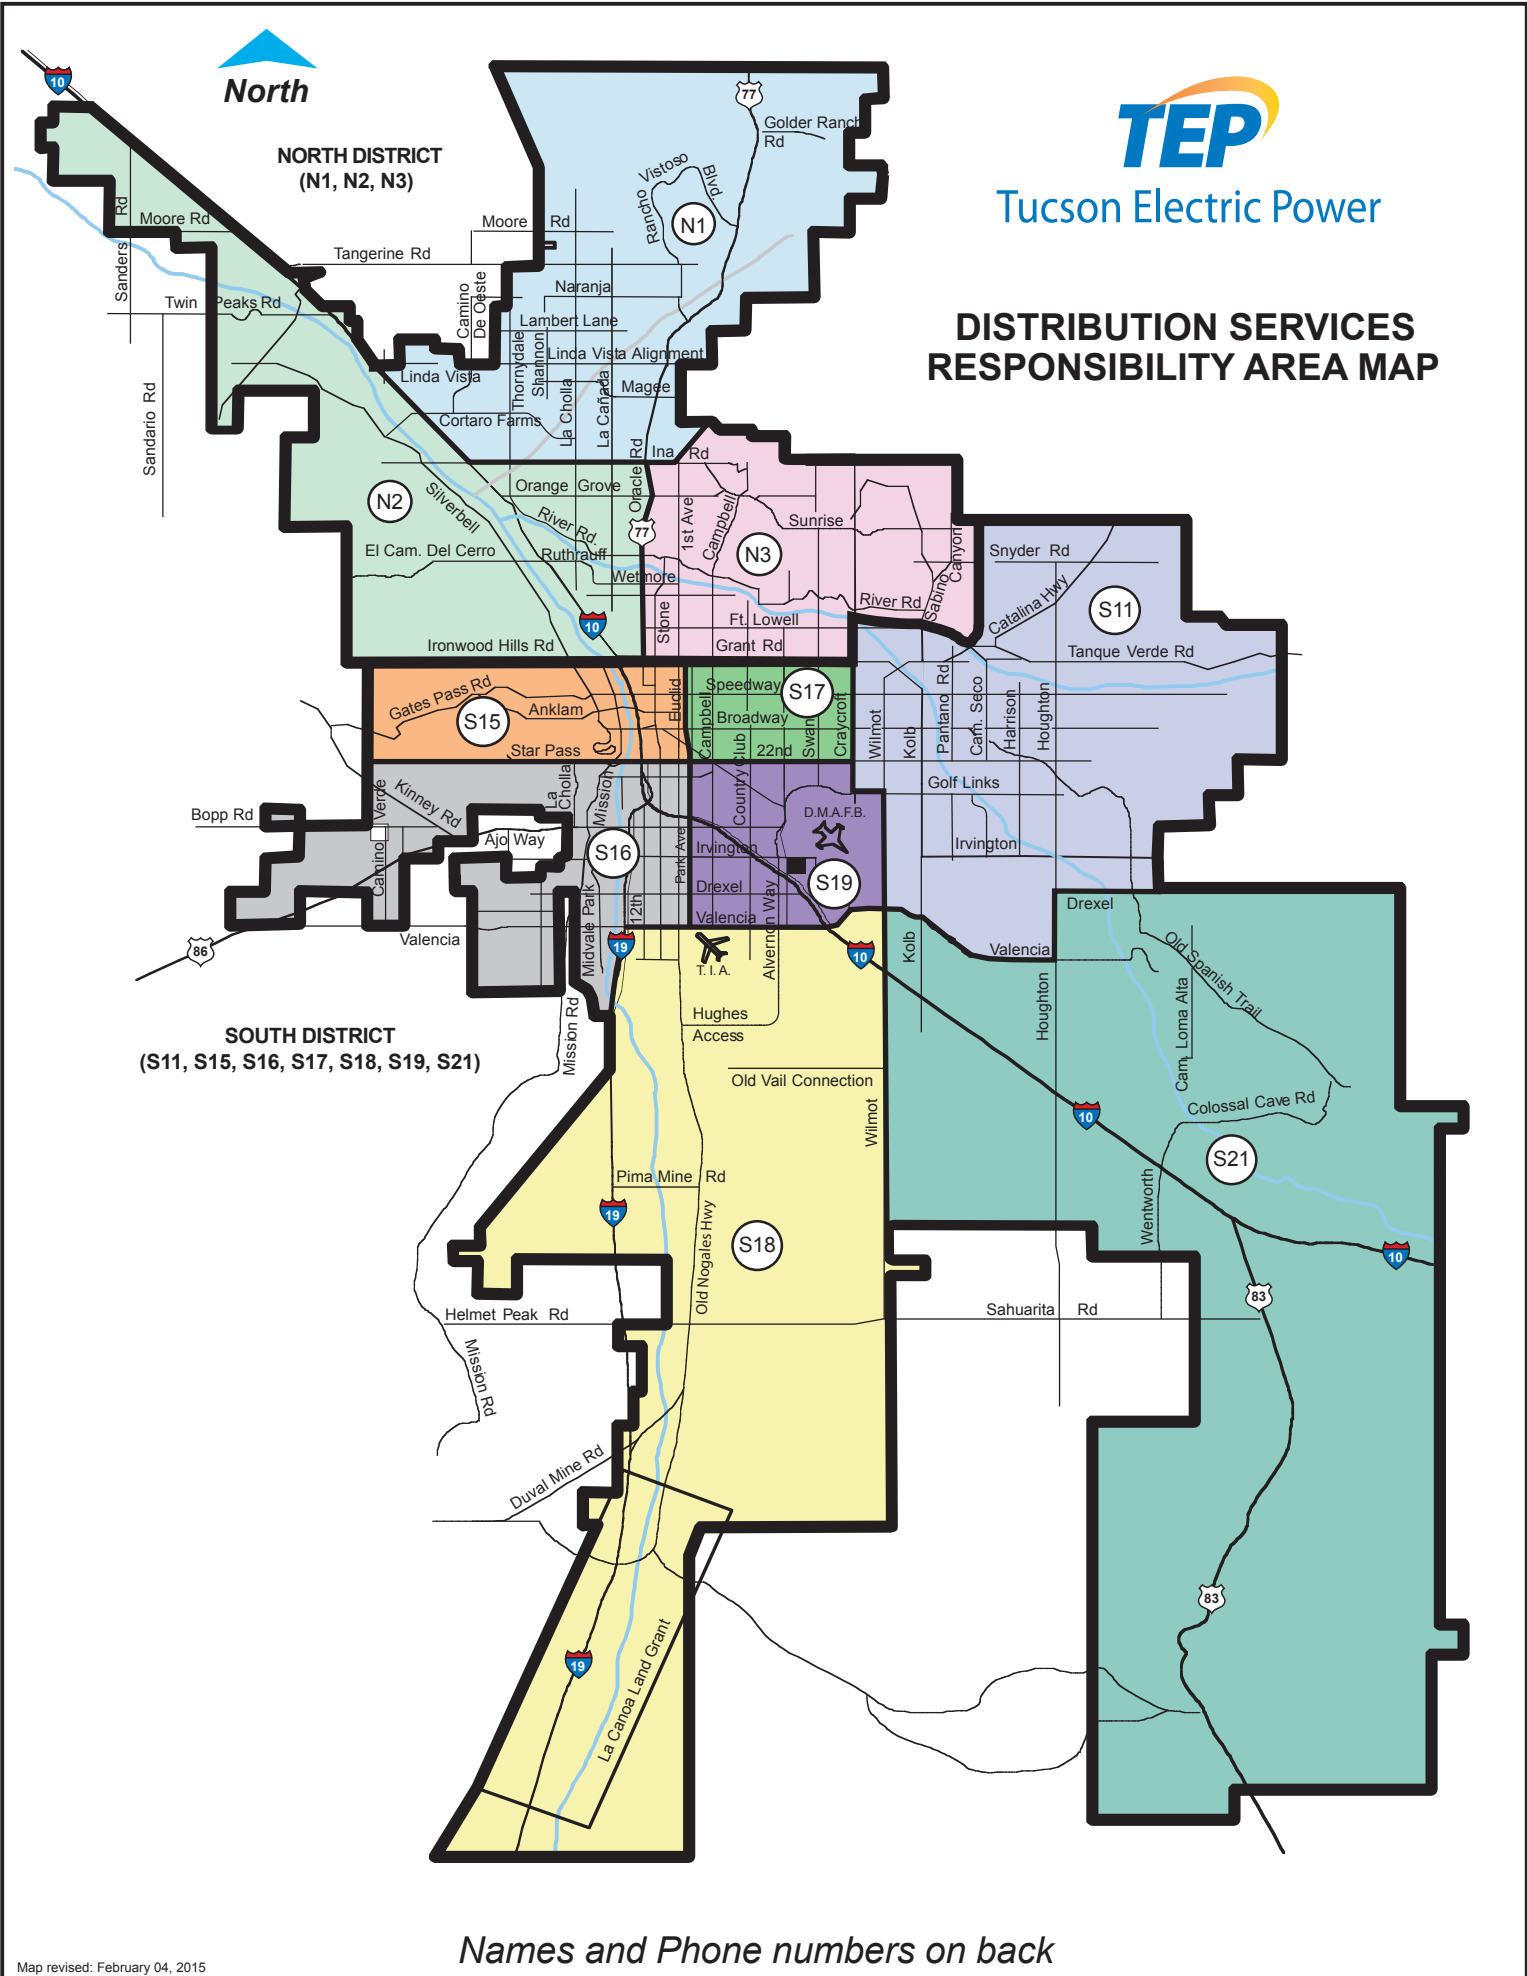

Tucson Electric Power

DISTRIBUTION SERVICES RESPONSIBILITY AREA MAP

**NORTH DISTRICT
(N1, N2, N3)**

**SOUTH DISTRICT
(S11, S15, S16, S17, S18, S19, S21)**

Names and Phone numbers on back

Cynthia Garcia – Director – 918-8246